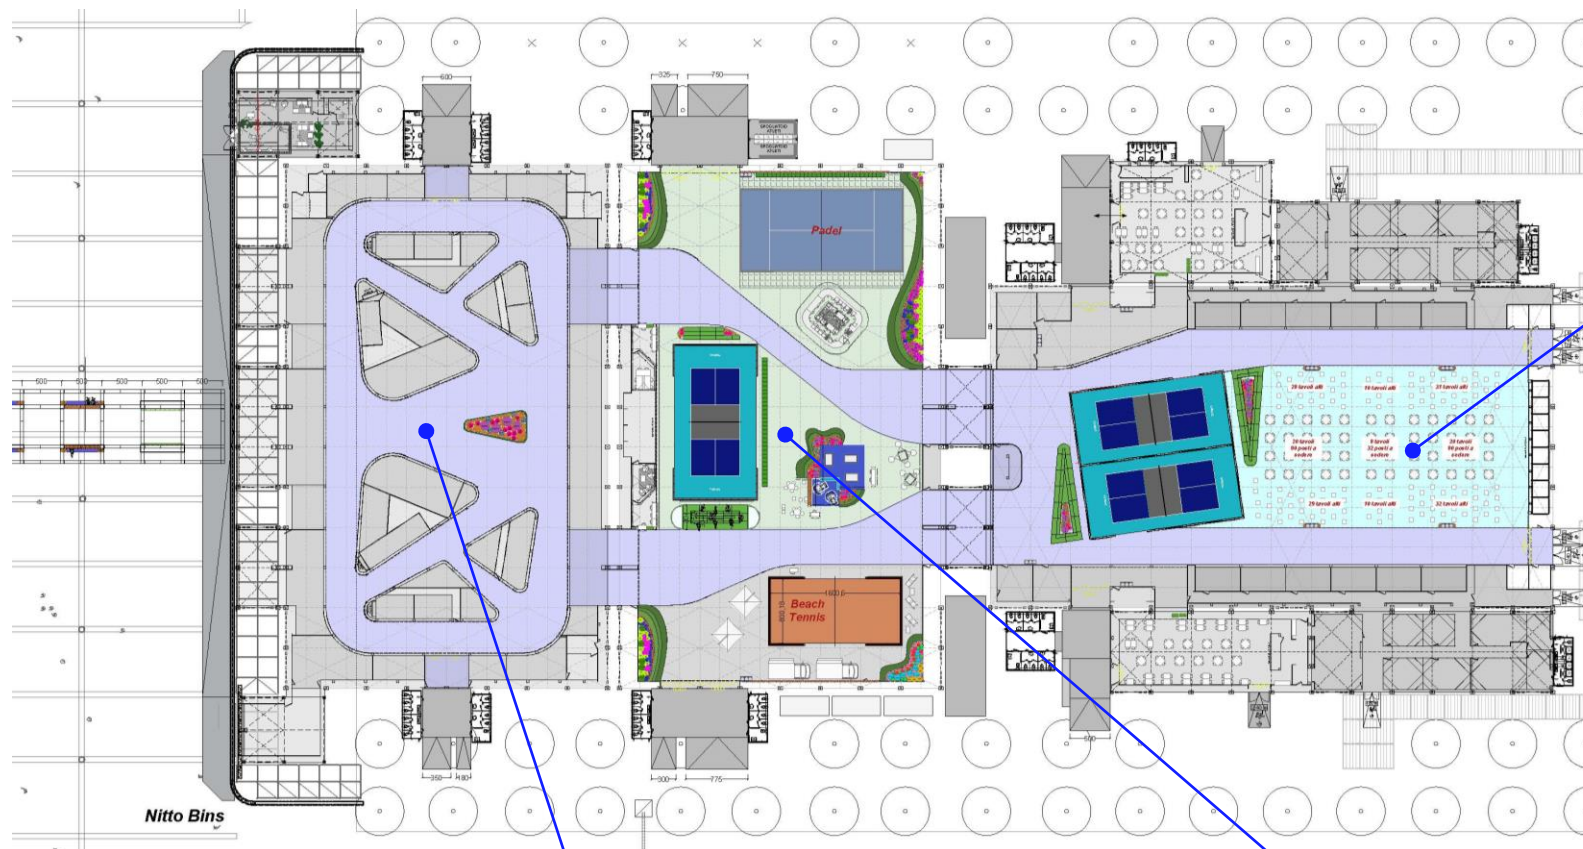

vs 2023

DEDICATI ALLA PARTNERS COURT

+200 m²

vs 2023

DEDICATI A RACQUETLAND

+500 m²

vs 2023

DEDICATI ALLA
FOOD COURT

FOOD COURT

PARTNERS COURT

RACQUETLAND

Nitto **ATP** FINALS

Racquetland

LA FAN EXPERIENCE

FAN VILLAGE: PARTNERS COURT

2.800 m²
34 spazi espositivi
Copertura trasparente